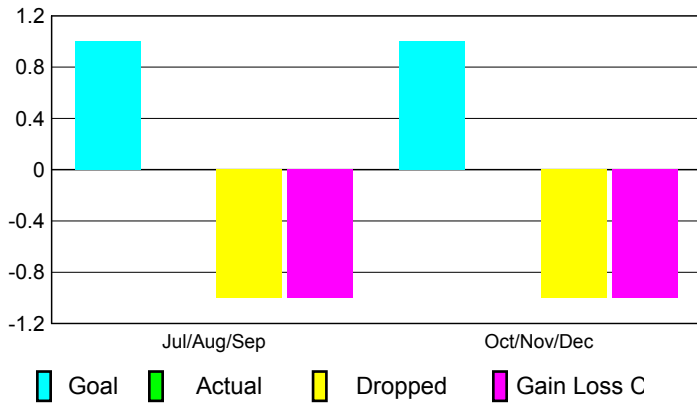

2010-2011 GMT Reports for District (or Undistricted) **District 30 S**

GMT: **CARL HARRELL**

Location: **MISSISSIPPI**

GMT CA: **1**

CLUBS

Club Results
2010-2011

Clubs
2009-2010

Month	New Club Goal	Actual New Clubs	Actual Dropped Clubs	Gain/Loss of Clubs	Gain/Loss of Clubs
Jul/Aug/Sep	1	0	-1	-1	2
Oct/Nov/Dec	1	0	-1	-1	0
Totals	2	0	-2	-2	2

Club Results 2010-2011

Goal, New, Dropped, Gain/Loss

Comparison of Club Gain/Loss

Current Year Compared to the Previous Year

YTD Status Quo Clubs 2010-2011

Status Quo Clubs Compared to Status Quo Members

MEMBERSHIP

Membership Results
2010-2011

Membership
2009-2010

Month	Net Memb Goal	Actual New Memb	Actual Dropped Memb	Gain/Loss of Memb	Gain/Loss of Memb
Jul/Aug/Sep	30	44	-61	-17	16
Oct/Nov/Dec	30	24	-65	-41	-19
Totals	60	68	-126	-58	-3