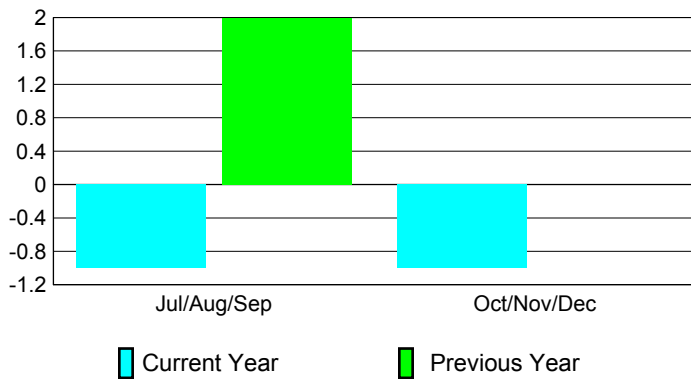

2010-2011 GMT Reports for District (or Undistricted) **District 30 S**

GMT: **CARL HARRELL**

Location: **MISSISSIPPI**

GMT CA: **1**

CLUBS

Club Results
2010-2011

Clubs
2009-2010

Month	New Club Goal	Actual New Clubs	Actual Dropped Clubs	Gain/Loss of Clubs	Gain/Loss of Clubs
Jul/Aug/Sep	1	0	-1	-1	2
Oct/Nov/Dec	1	0	-1	-1	0
Totals	2	0	-2	-2	2

Club Results 2010-2011

Goal, New, Dropped, Gain/Loss

Comparison of Club Gain/Loss

Current Year Compared to the Previous Year

YTD Status Quo Clubs 2010-2011

Status Quo Clubs Compared to Status Quo Members

MEMBERSHIP