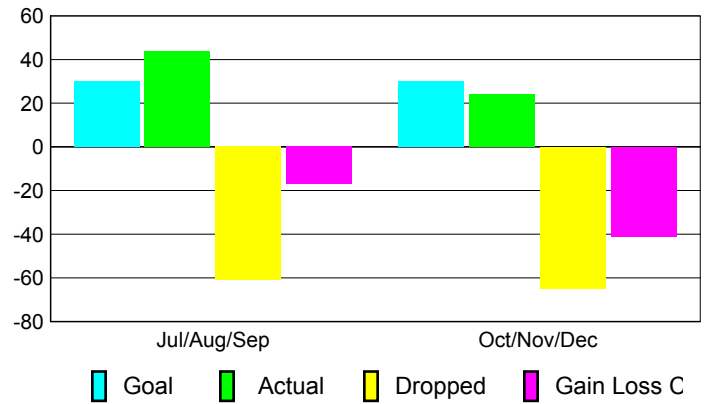

Membership Results 2010-2011

Goal, New, Dropped, Gain/Loss