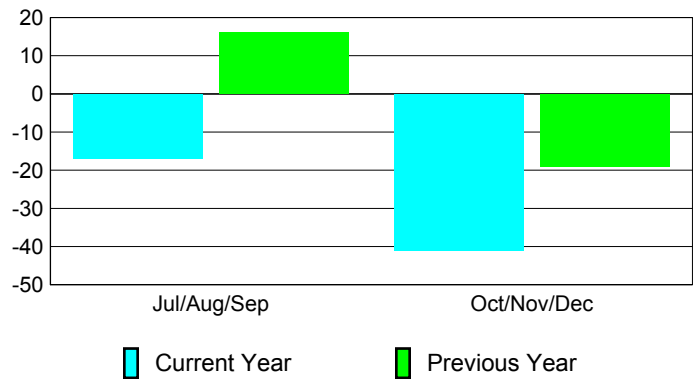

Comparison of Membership Gain/Loss

Current Year Compared to the Previous Year